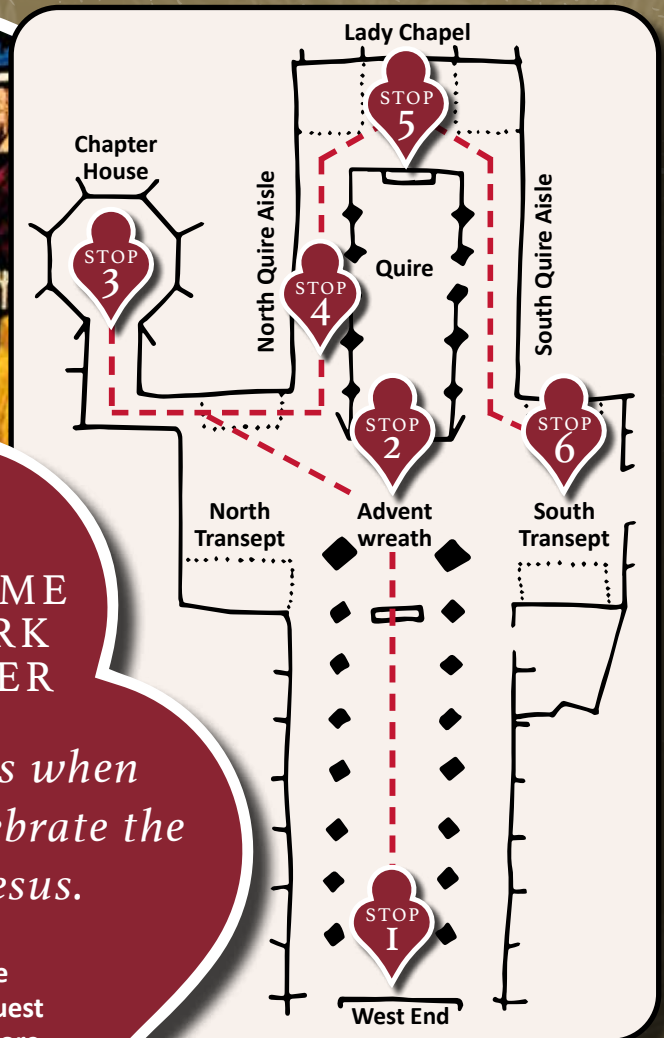

SOUTH TRANSEPT

The Nativity

Have a look at the characters in the South Transept Nativity scene. Is someone missing? Why might that be?

STOP
6

GET CREATIVE!

Draw your own Christmas tree here and decorate it with symbols from your trail.

All images copyright Chapter of York.

YORK
MINSTER

CHRISTMAS QUEST

WELCOME
TO YORK
MINSTER

*Christmas is when
Christians celebrate the
birth of Jesus.*

Follow the
Christmas Quest
to find out more.

WEST END

Christmas trees

The Star

When Jesus was born, a star guided shepherds and wise men to Jesus. Can you find this star on the floor tiles? How many other stars can you find in the Chapter House?

STOP
3

STOP
2

ADVENT WREATH

Candles

Advent is where Christians look forward to the birth of Jesus. Can you spot York Minster's giant Advent wreath? Each Sunday candles are lit to represent hope, peace, joy and love.

STOP
4

NORTH QUIRE AISLE